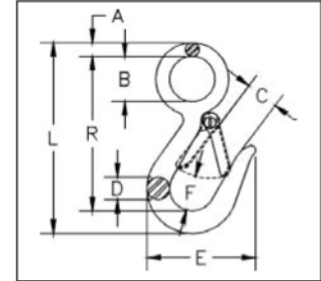

Snap Hooks

G-3315

- Forged Carbon Steel -- Quenched and Tempered.
- Pressed steel latches and stainless steel springs, bolts and nuts.
- For replacement latch kit, order Stock No. 9900299.

G-3315 Snap Hooks

Hook Size (in.)	G-3315 Stock No.	Working Load Limit (lbs.)*	Weight Each (lbs.)	Dimensions (in.)							
				A	B	C	D	E	F	L	R
7/16	1023056	750	.23	.25	.75	.75	.44	2.25	.75	3.94	3.25
9/16	1023074	1000	.48	.34	1.12	.81	.56	2.69	.88	4.75	3.84